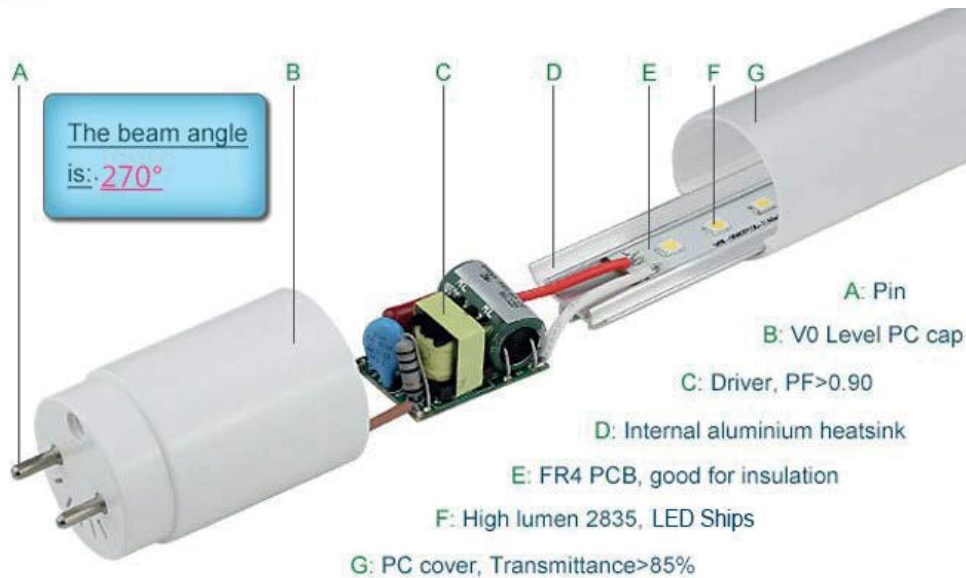

لمبات مورا تيوب ليد Tube Mora LED T8

Model	power	Voltage	Lumen	Color temp.	Cut size	Packing
MLT15	15W	160-260V	>120 Lm/W	3500k-8000k	60cm	30 pcs/ctn
MLT35	35W	160-260V	>120 Lm/W	3500k-8000k	120cm	30 pcs/ctn