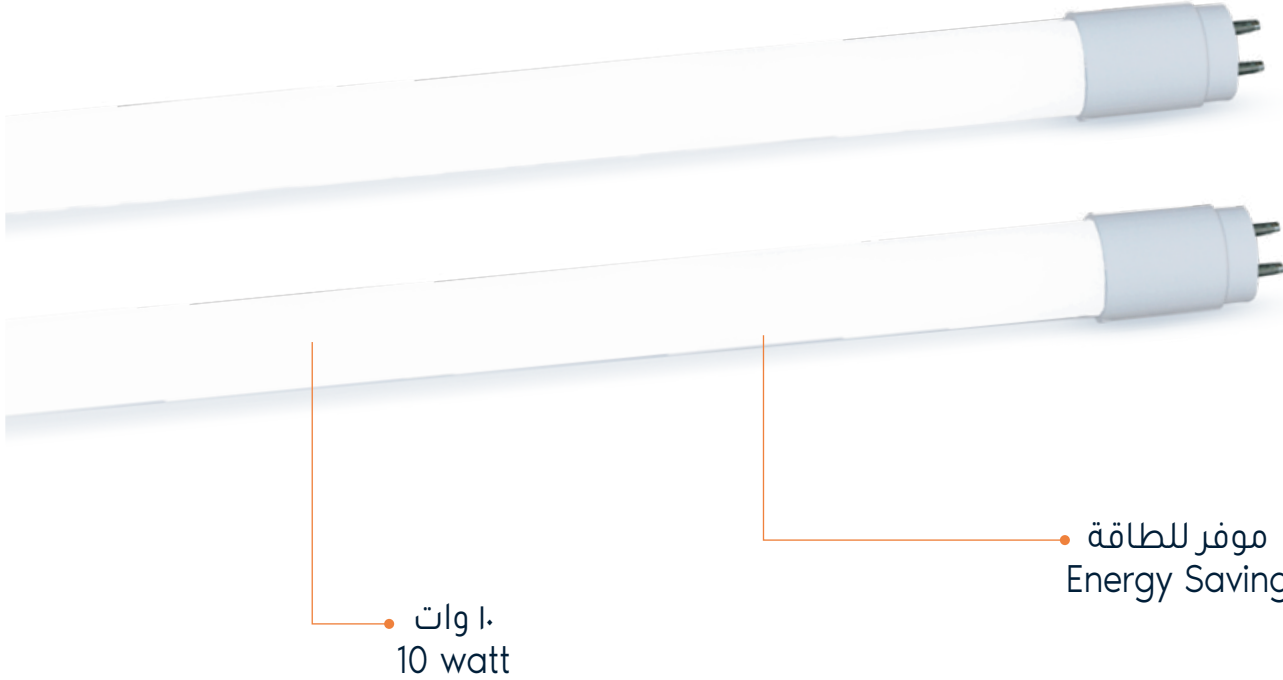

لمبات مورا تيوب ليد Tube Mora LED T8

Anti-UV

80
CRI

PC
Aluminum

Protect eyes

10 وات
10 watt

موفر للطاقة
Energy Saving

Model	power	Voltage	Lumen	Color temp.	Cut size	Packing
MLT10SC	10W	160-260V	>110 Lm/W	3500k-8000k	60cm	30 pcs/ctn
MLT25SC	25W	160-260V	>120 Lm/W	3500k-8000k pink-blue-red green-RGB	120cm	30 pcs/ctn