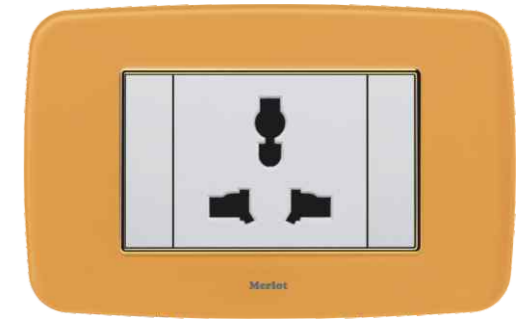

SWITCH/SOCKET SERIES

Guarantee 25 Years

VARIOUS SWITCH SOCKET SERIES SELECTION