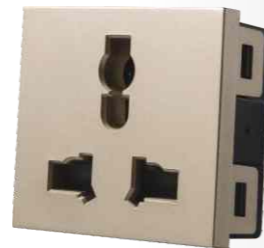

Model: **GCW3**
Name: MF socket
Specification: 13A/250V~
Packing: 20/box 200/carton