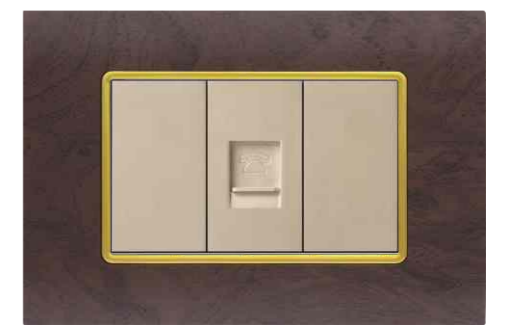

SWITCH/SOCKET SERIES

Guarantee 25 Years

VARIOUS SWITCH SOCKET SERIES SELECTION