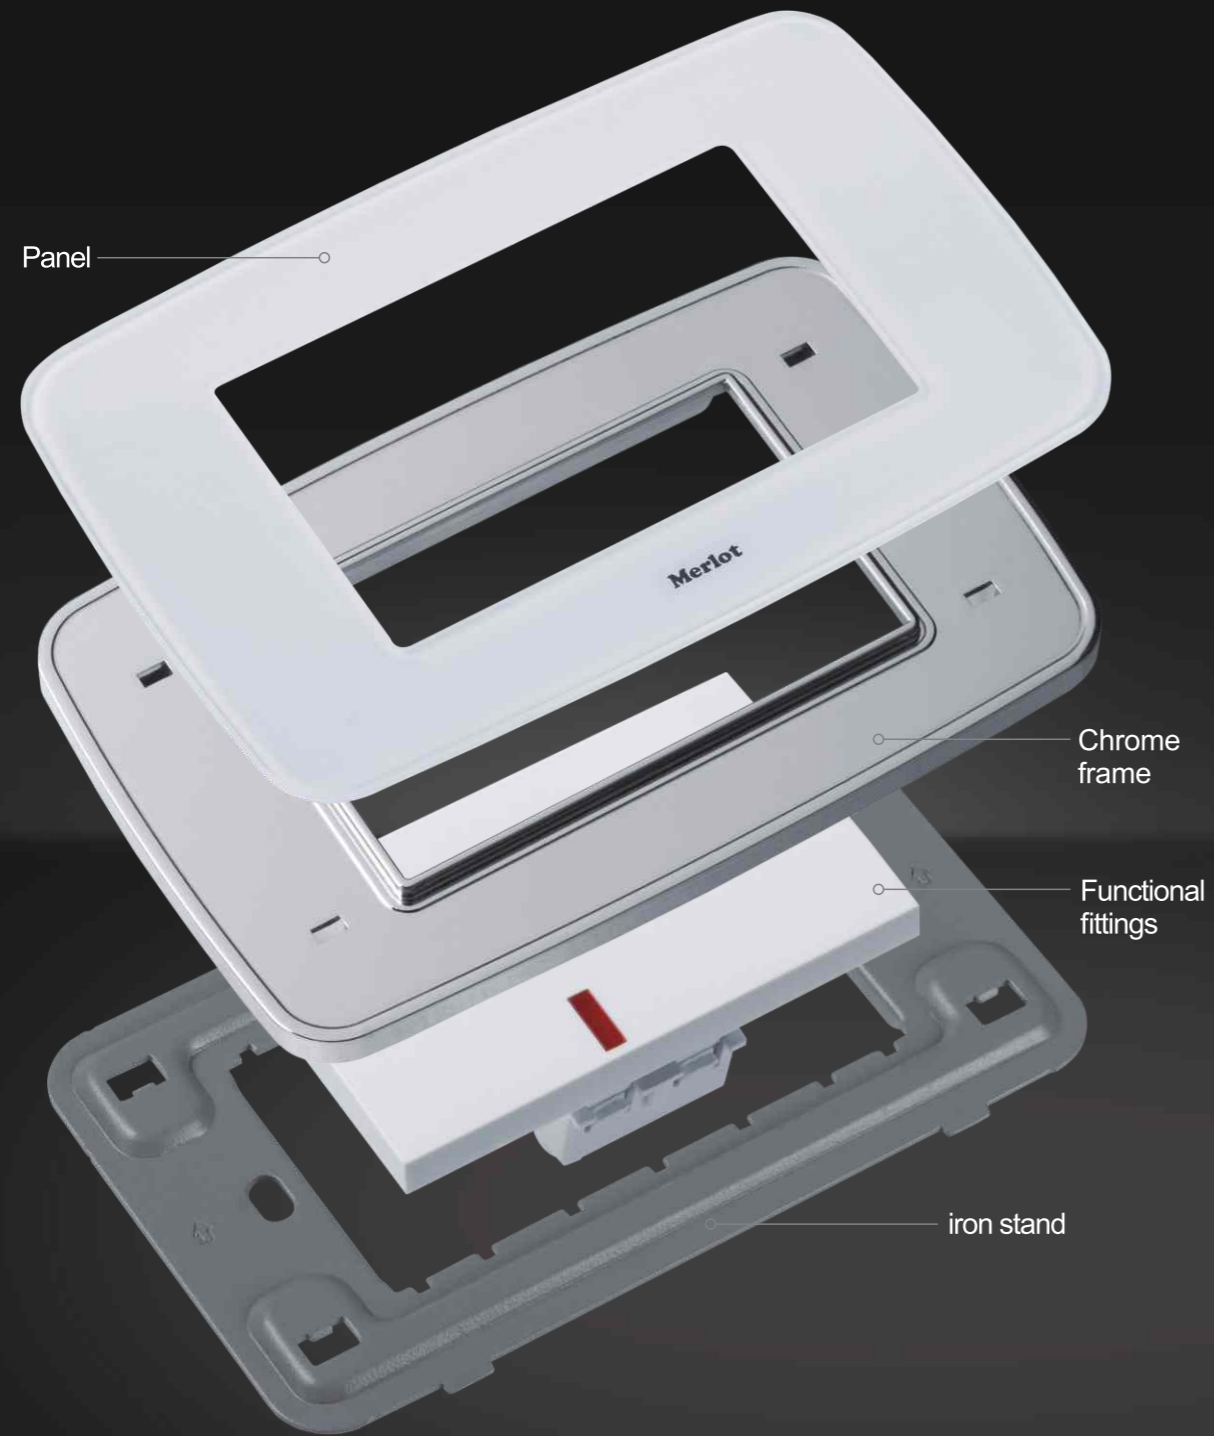

PRODUCT STRUCTURE

Guarantee 25 Years

PRODUCT FEATURES

Ultrathin-fashion appearance, qualified imported material offers a durable service.

Safe structure of steel, strong and firm for installation, increase the service life period.

Oversized connection hole makes a bigger wiring space, which is easy for wireman operation.

High quality compound silver contact, which has more power resistance to the fusion welding and arc erosion.

All punched molding by 0.6mm bronze, let users feel safty and rest assured.