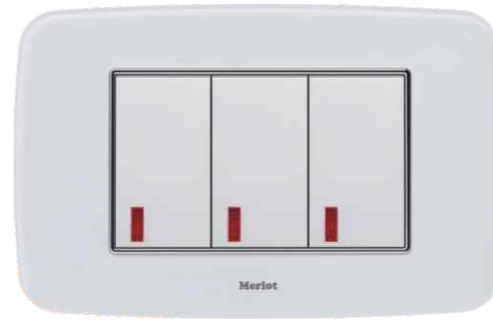

SWITCH/SOCKET SERIES

Guarantee 25 Years

VARIOUS SWITCH SOCKET SERIES SELECTION