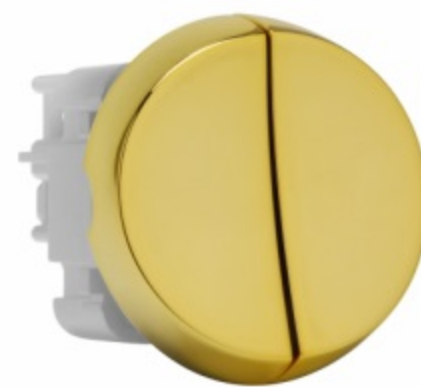

ITEM NO: GTE
NAME: TEL socket
COLOR: Golden
PCS/CTN: 400