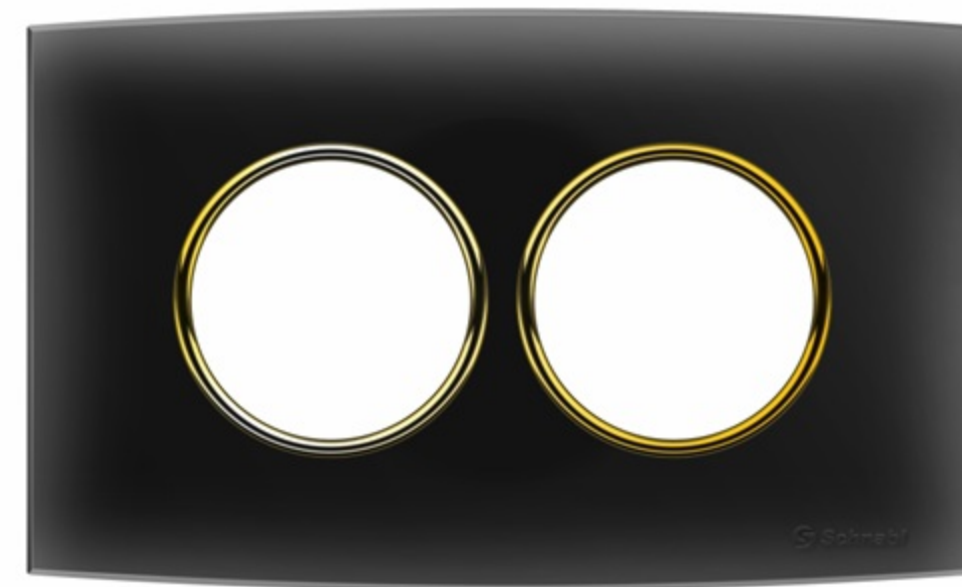

ITEM NO: MK1(Golden Circle)
NAME: 1 Gang Frame
COLOR: Silver
PCS/CTN: 200

2 GANG FRAME
APPLICATION SCENARIOS

BIG SIZE FRAME
APPLICATION SCENARIOS

ITEM NO: MK2(Golden Circle)
NAME: 2 Gang Frame
COLOR: Pearl White
PCS/CTN: 200