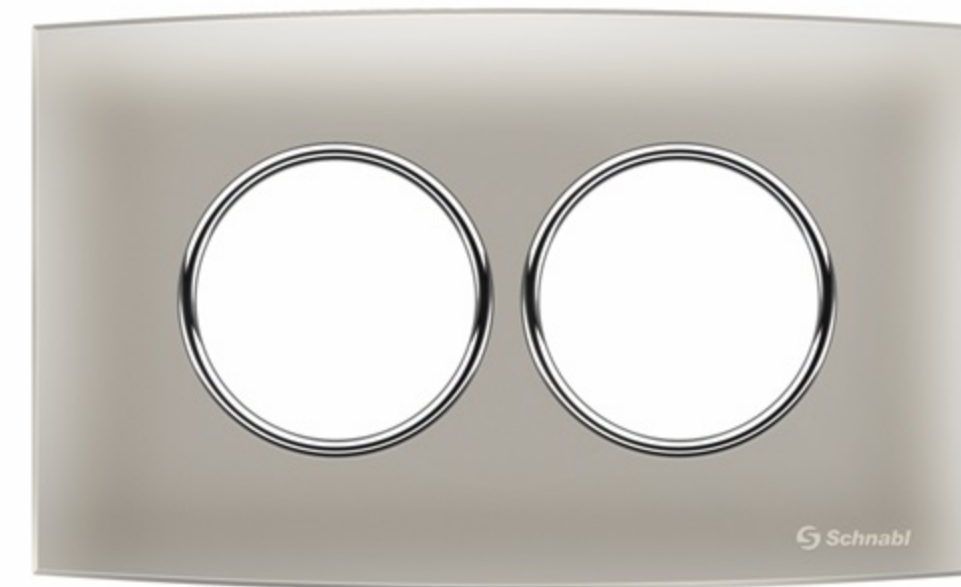

ITEM NO: MK2(Silver Circle)
NAME: 2 Gang Frame
COLOR: Pearl White
PCS/CTN: 200