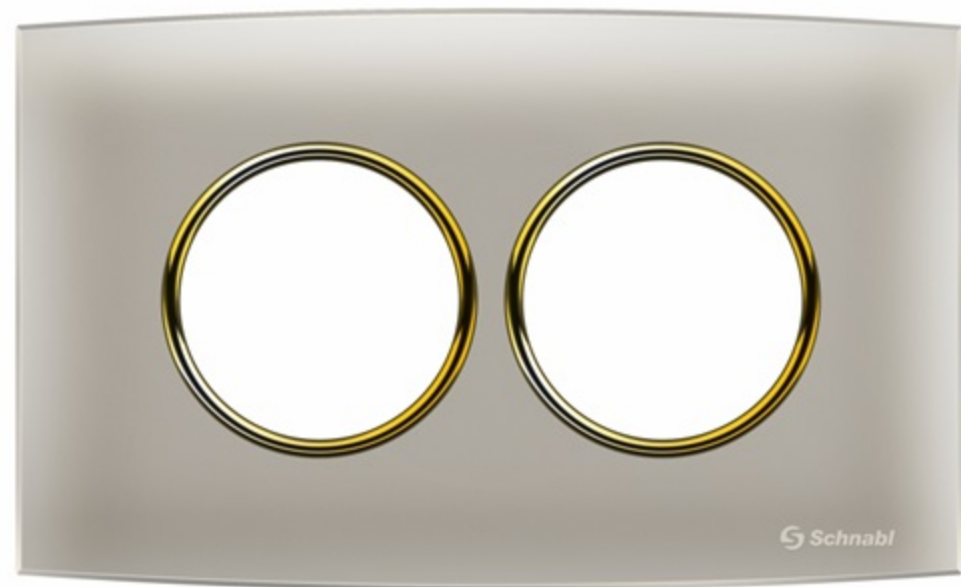

ITEM NO: MK2(Golden Circle)
NAME: 2 Gang Frame
COLOR: Pearl White
PCS/CTN: 200